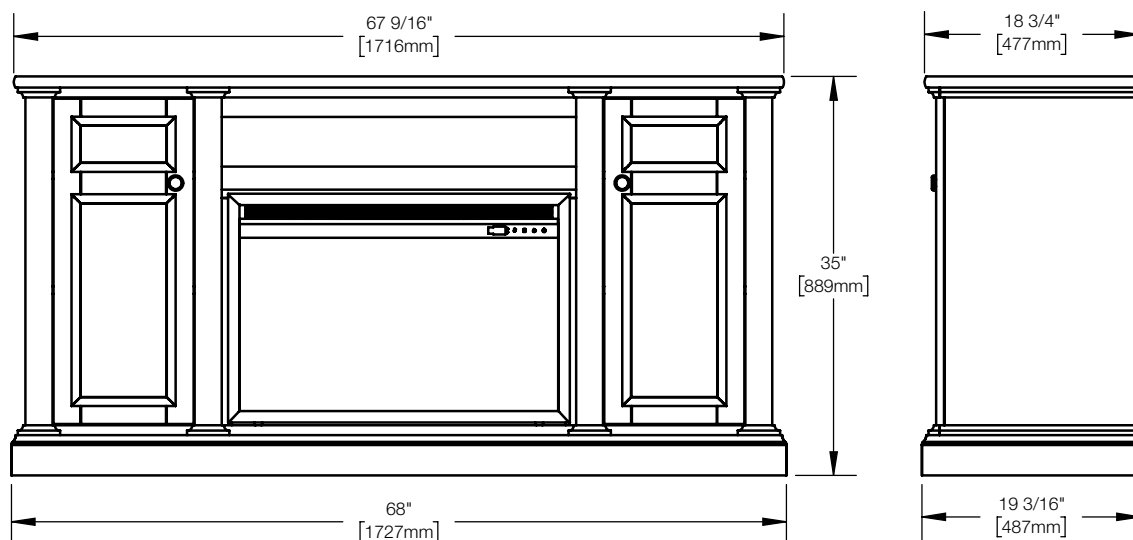

CHARLOTTE™ ELECTRIC FIREPLACE MEDIA CONSOLE

Model	BTU	Width	Height	Depth	Viewing Area
NEFE30-3820AW	N/A	68	35	19 3/16	N/A
NEFB30H	5,000	30	20 5/16	7 3/4	27 15/16 X 15 3/16

Overview

This NEFP30-3820AW media console comes with two separate boxes, while assembly is required. The media console after assembly is demonstrated below:

Dimensions

Product information provided is not complete and is subject to change without notice. Please consult the installation manual for the most up to date installation information.

W415-3083 / 06.11.21