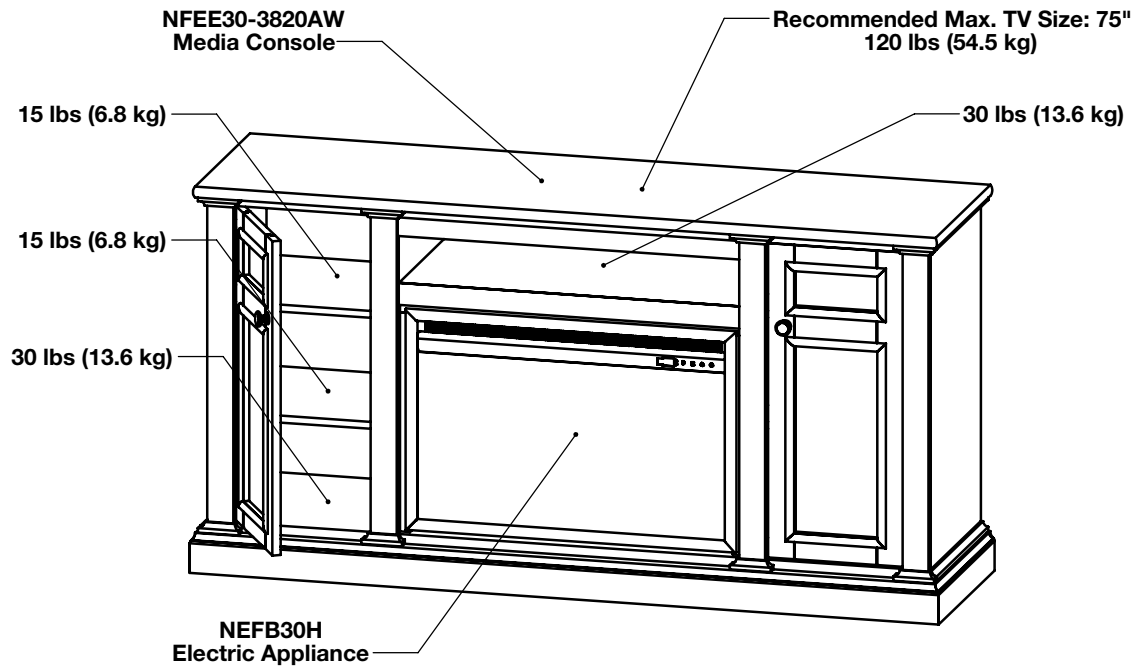

CHARLOTTE™ ELECTRIC FIREPLACE MEDIA CONSOLE

Model	BTU	Width	Height	Depth	Viewing Area
NEFE30-3820AW	N/A	68	35	19 3/16	N/A
NEFB30H	5,000	30	20 5/16	7 3/4	27 15/16 X 15 3/16

Overview

This NEFP30-3820AW media console comes with two separate boxes, while assembly is required. The media console after assembly is demonstrated below:

Dimensions

Product information provided is not complete and is subject to change without notice. Please consult the installation manual for the most up to date installation information.

W415-3083 / 06.11.21